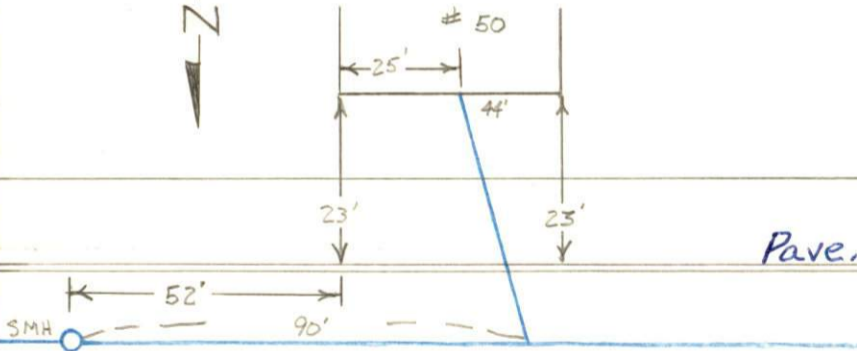

#50

DRAIN

#50 MAXINE ST.

Permit

No.

Enters

MAXINE ST.

Drain Plot No.

200

From Property of

AGOSTINHA & MARIA MAURICIO

P. 132E  
L. 24

MAXINE ST.