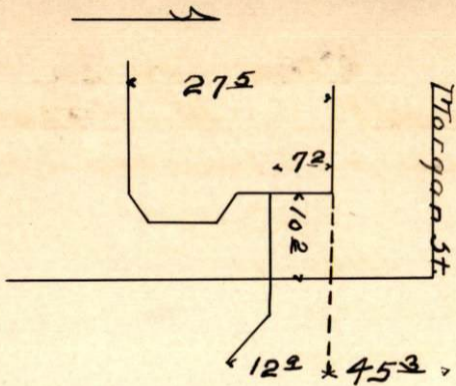

DRAIN

Permit
No. 8956-14

Chancery St.
Court to Morgan
enters Chancery St. sewer
6" pipe

August 4, 1914

From Property of Augusta O. Wilde

Located W. S. Chancery St.

Account Misc. Ledger

BY F C DEMELLO