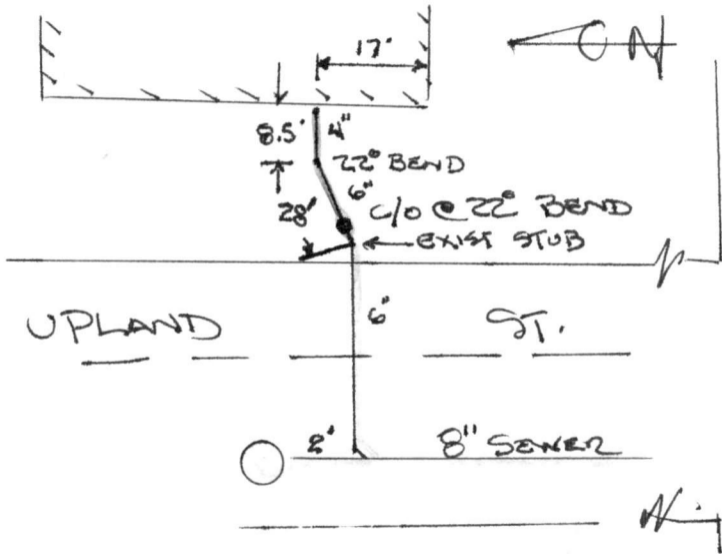

DRAIN

P. 254-261

(E.S.) UPLAND ST.

80' NX BRANTWOOD ST.

Permit

24381A-2014

No.

Enters

BRANTWOOD ST

Drain Plot No.

From Property of

GEH CENTRAL HEATING

BRANTWOOD