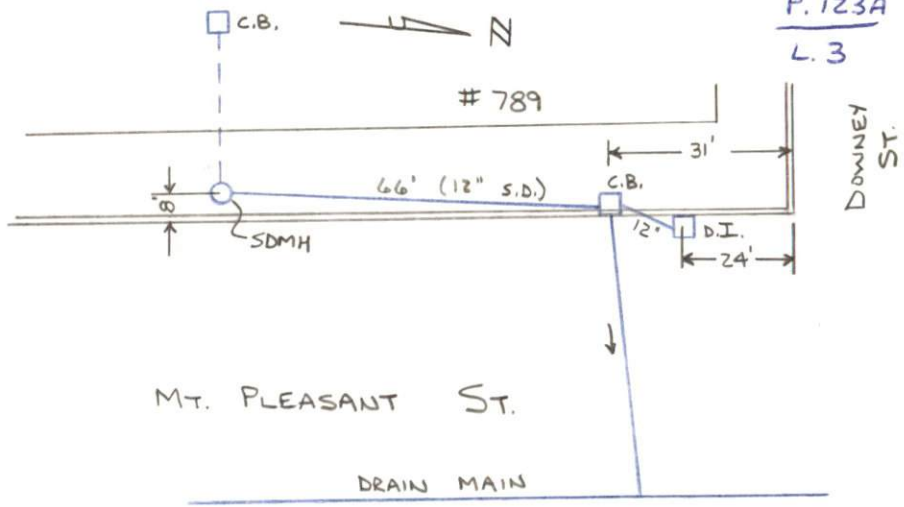

#789

DRAIN

MT. PLEASANT ST.

Permit

(SW) CORNER OF DOWNEY ST.

No. 23754-2005

Enters

MT. PLEASANT ST.

Drain Plot No.

165

From Property of

FERNANDA DUBOIS

P. 123A  
L. 3

MT. PLEASANT ST.

DRAIN MAIN

DOWNEY ST.