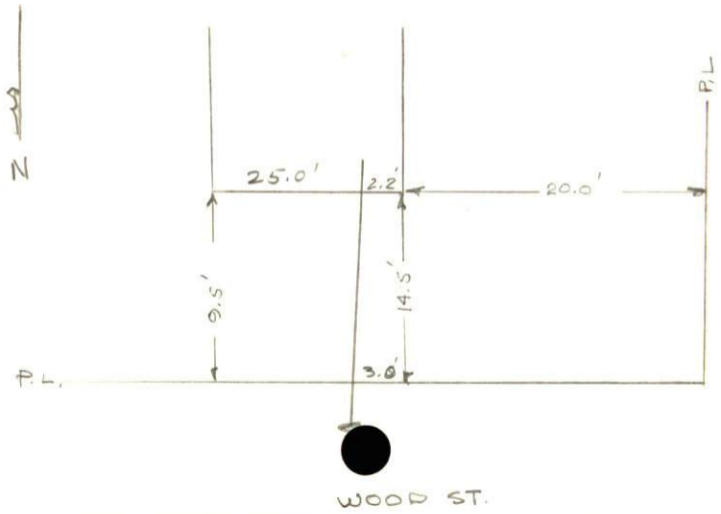

DRAIN

222 Seabury St.

Permit

No. #17601 - 59....

WOOD ST. S.S.

EAST of SEABURY ST.

Enters

WOOD ST. SEWER

Drain Plot No.

From Property of

SANTOS

SEABOARD ST.