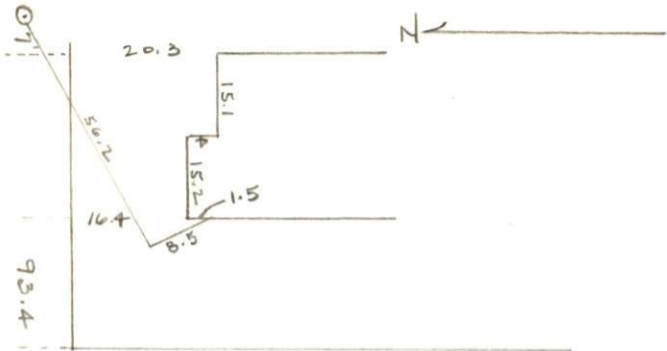

DRAIN

Permit  
No. ....17048-56...

Maryland St. S.S.  
E. of Pine Grove St.

Enters Maryland St. Sewer

Drain Plot No.

From Property of Antonio DeCatis

Maryland St.

Pine Grove St.