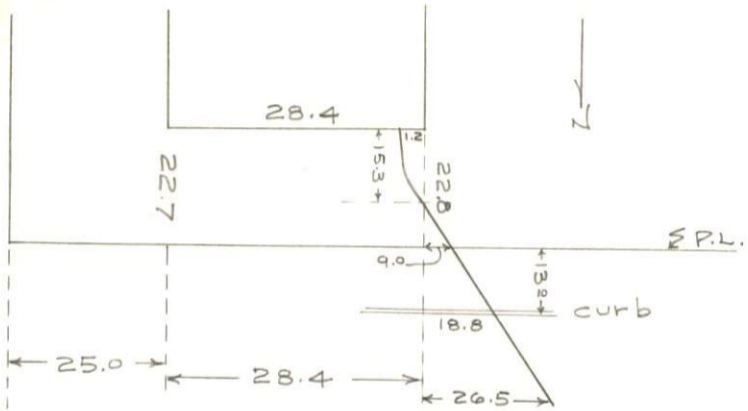

DRAIN

Permit

No. ..16971-56..

Jarry St.

S.S.

S.W. cor of Conduit St.

Enters

Jarry St. Sewer

Drain Plot No.

From Property of

Eugene A. Lemieux

Conduit St.

Jarry St.