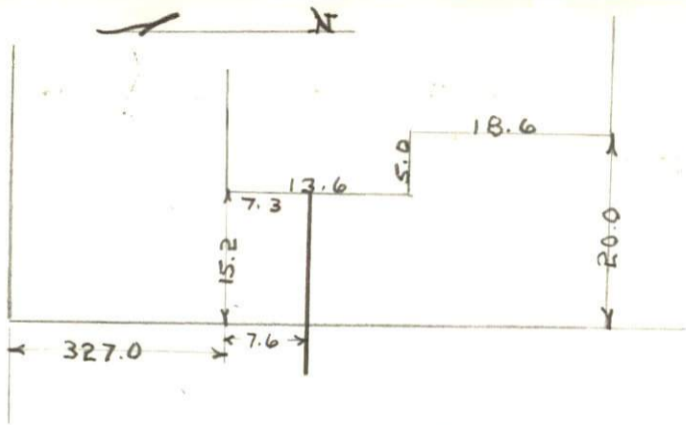

DRAIN

Permit

No. 15947-51

ROCHAMBEAU ST

ES S OF CARLISLE

Enters

ROCHAMBEAU ST SEWER

Drain Plot No.

From Property of

Manuel E. Oliveria

CARLISLE ST

ROCHAMBEAU ST