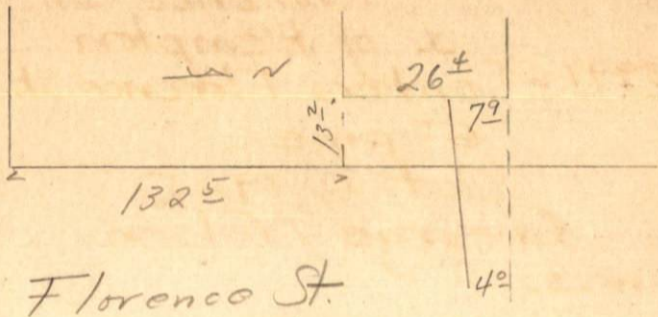

DRAIN

Florence St.

Permit

No. 14143-26

s. of Kempton st.

enters Florence St. Sewer

6" Pipe

April 30, 1926

From Property of George Nelson

Located W. S.

Account Misc. Ledger

Middle St.

Florence St.