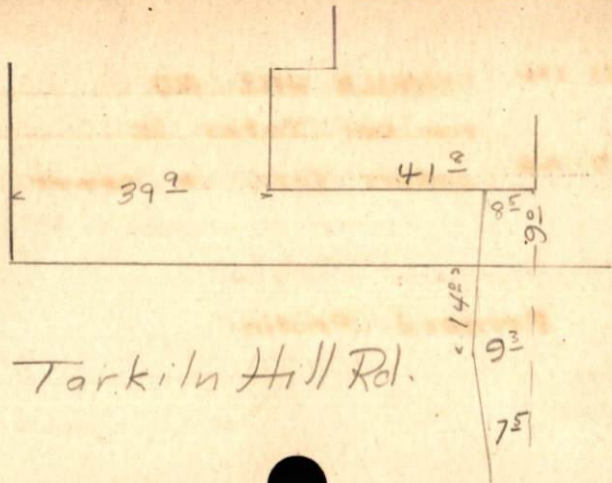

DRAIN

Permit

No. 12432-23

Tarklin Hill Rd. ✓

Cor. Yates St.

enters Tarklin Hill Rd. Sewer
6" pipe

June 7, 1923

From Property of

Constantine Frates

Located

n.e. cor. Yates St. & Tarklin Hill Rd.

Account Misc. Ledger

Yates St

Tarkiln Hill Rd.