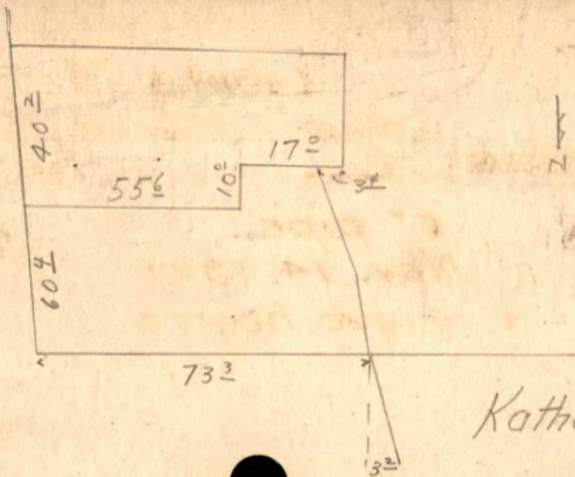

DRAIN

Permit

No. 11474-22

County St.
s. of Katharine
enters Katherine St. Sewer
6" pipe

April 24, 1922.

From Property of

A. J. Freitas

Located

w. s. Katharine.

Account Misc. Ledger

REMOVED
FROM
DRAWING
PLOT
9/20/65
PUT ON
SERIAL

County St.

Katharine

73 5
3 2