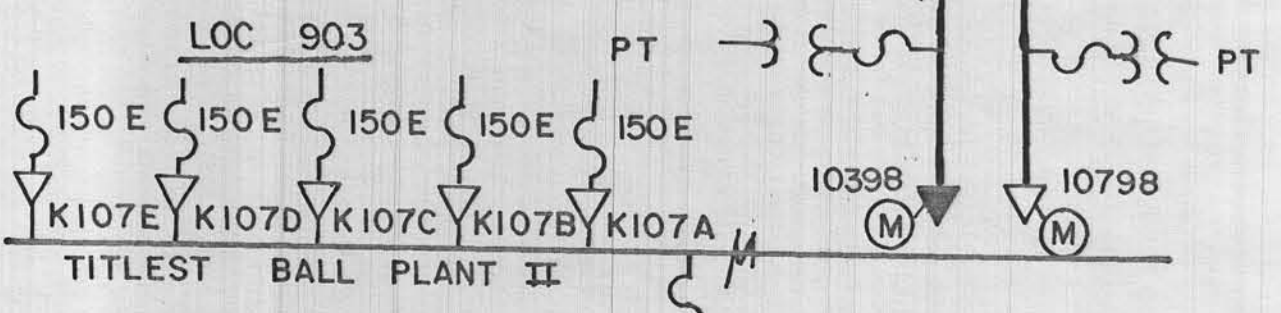

#270

LOC 909

#266