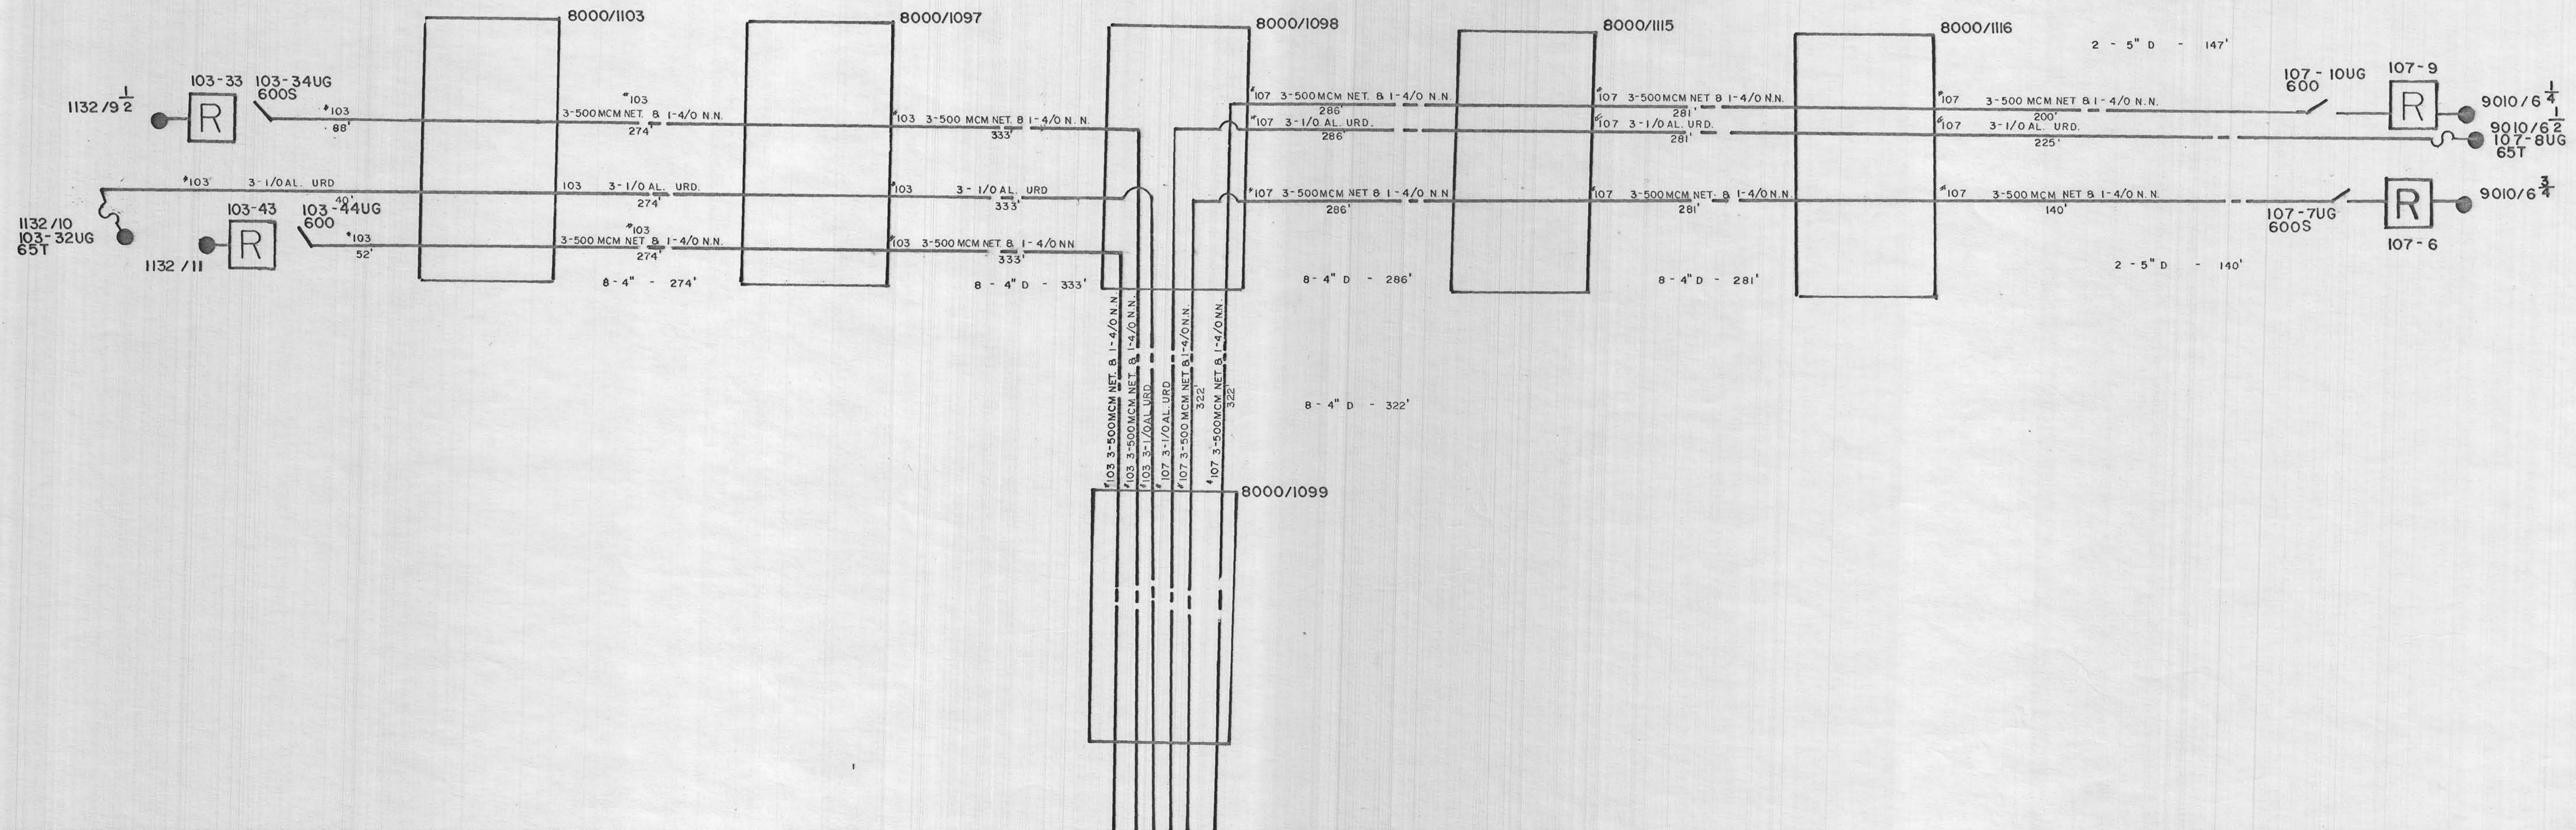

# "INDUSTRIAL PARK"

SHEET NO. 196

COM ELECTRIC

IN EFFECT  
CORRECTED

CODE

CABLES

SECONDARY

120/240

120/208

PRIMARY

2200V

13,200V

POTHEAD  
STREET LT.  
OIL CUTOFF  
OIL SWITCH

JOHN VERTENTE BOULEVARD

RES 196A

196A