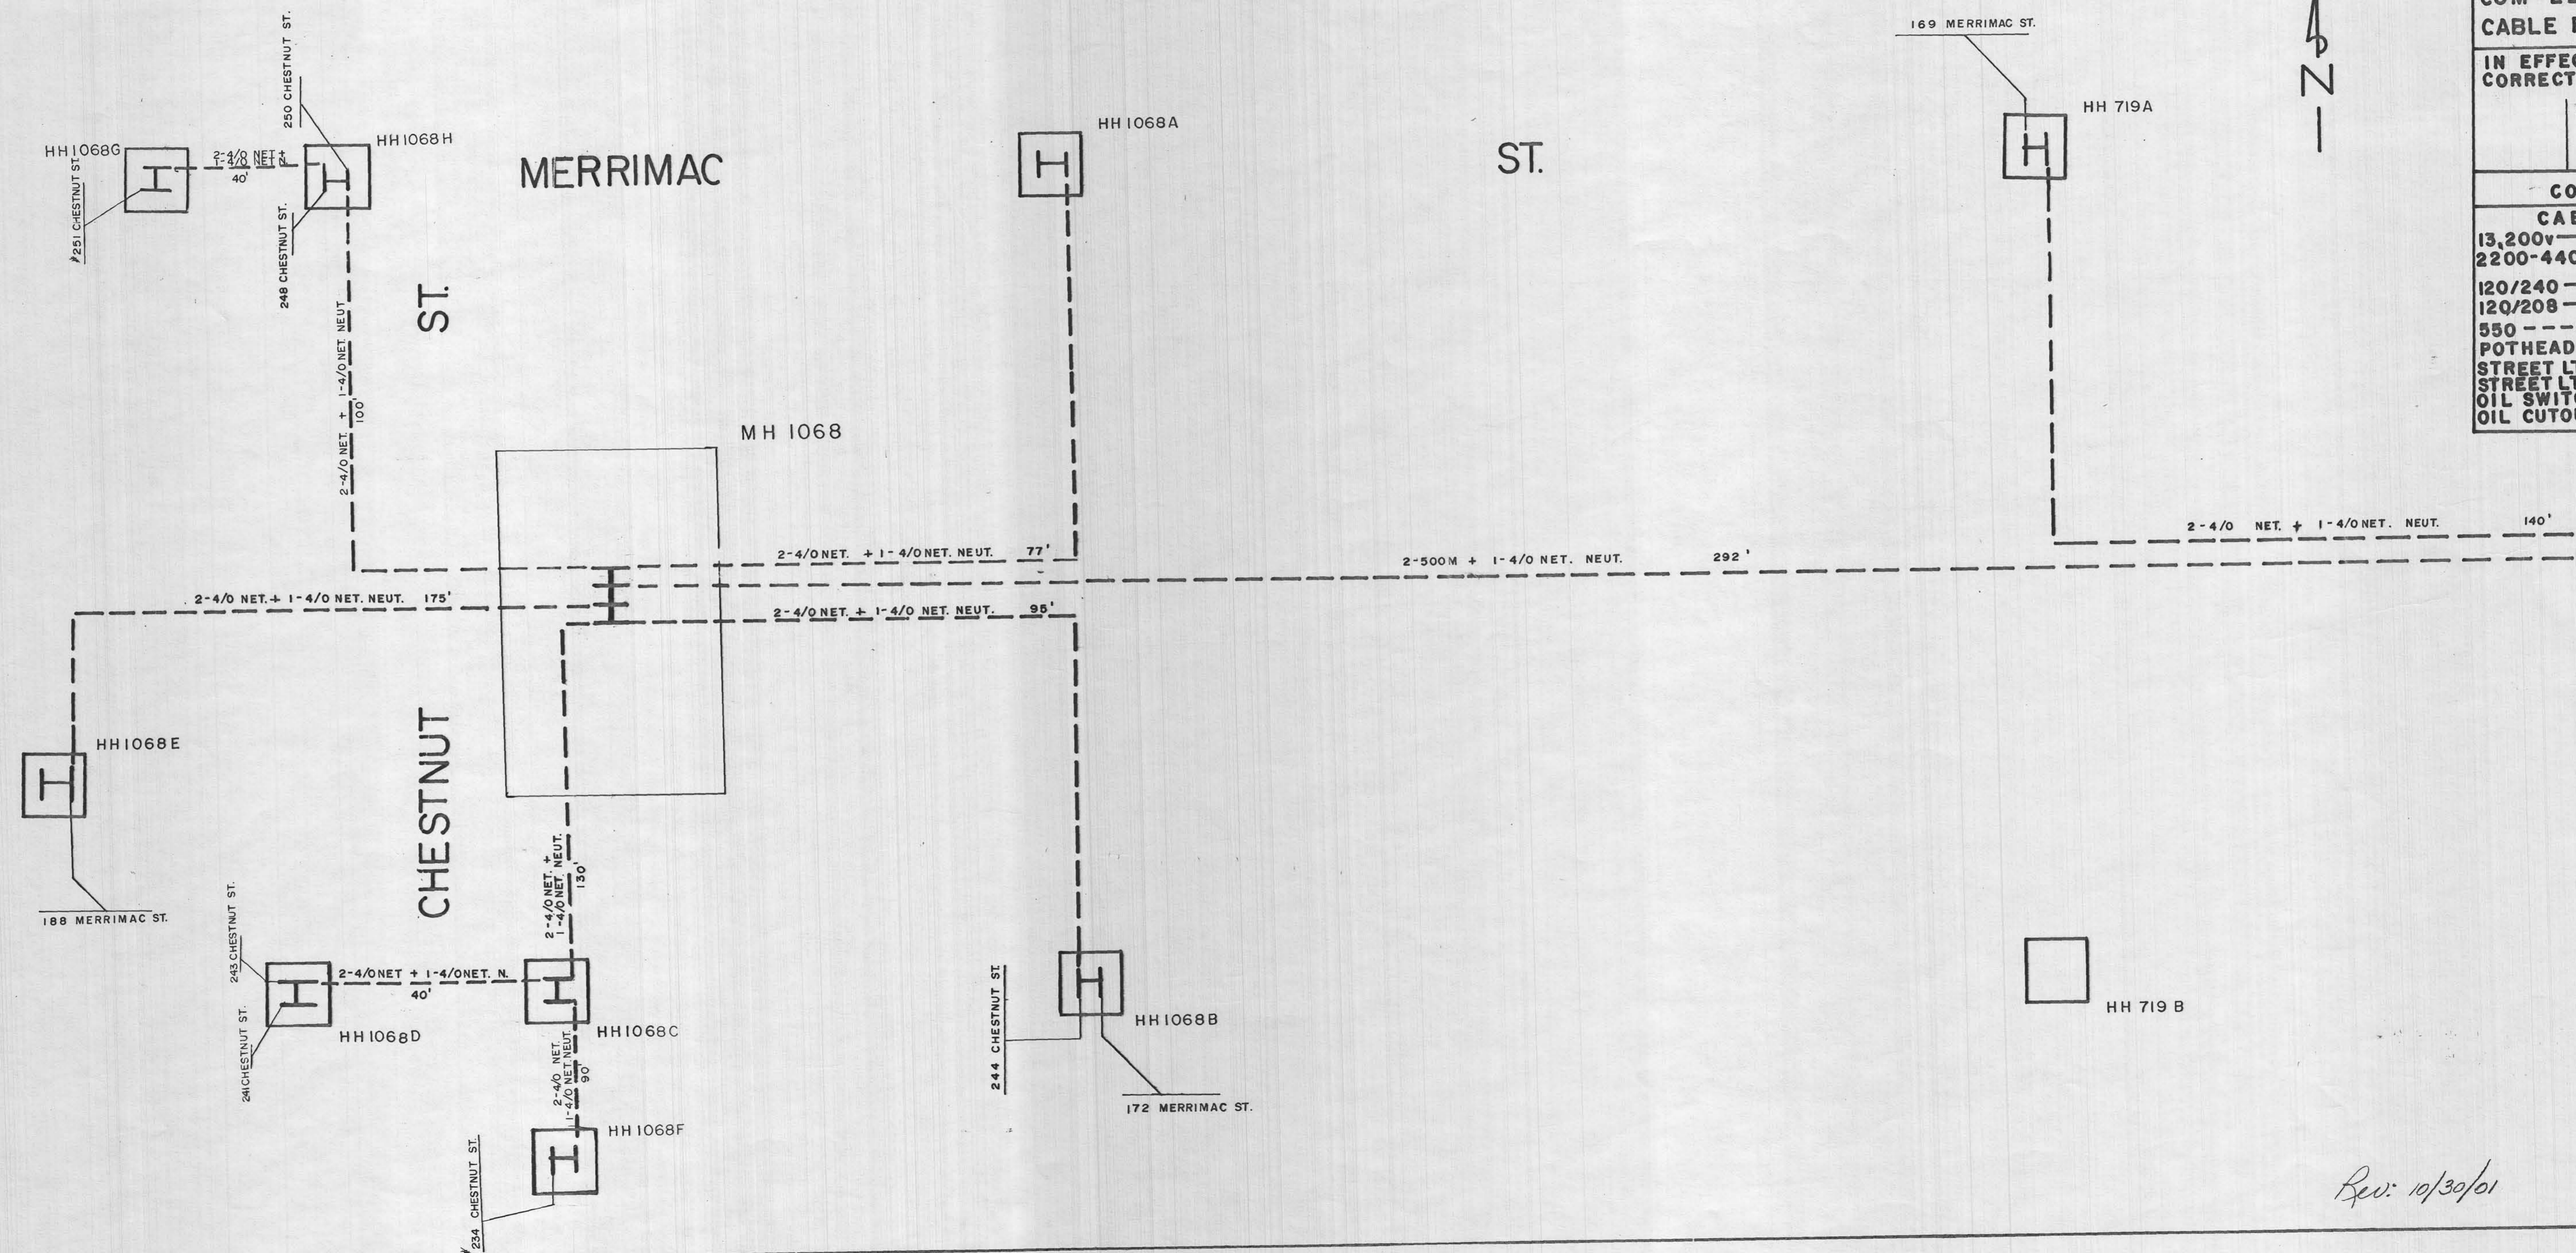

CODE	
CABLES	
13,200v	---
2200-4400v	---
120/240	---
120/208	---
550	---
POTHEAD	○
STREET LT	⊕
STREET LT	⊕
OIL SWITCH	⊕
OIL CUTOUT	■

Rev: 10/30/01