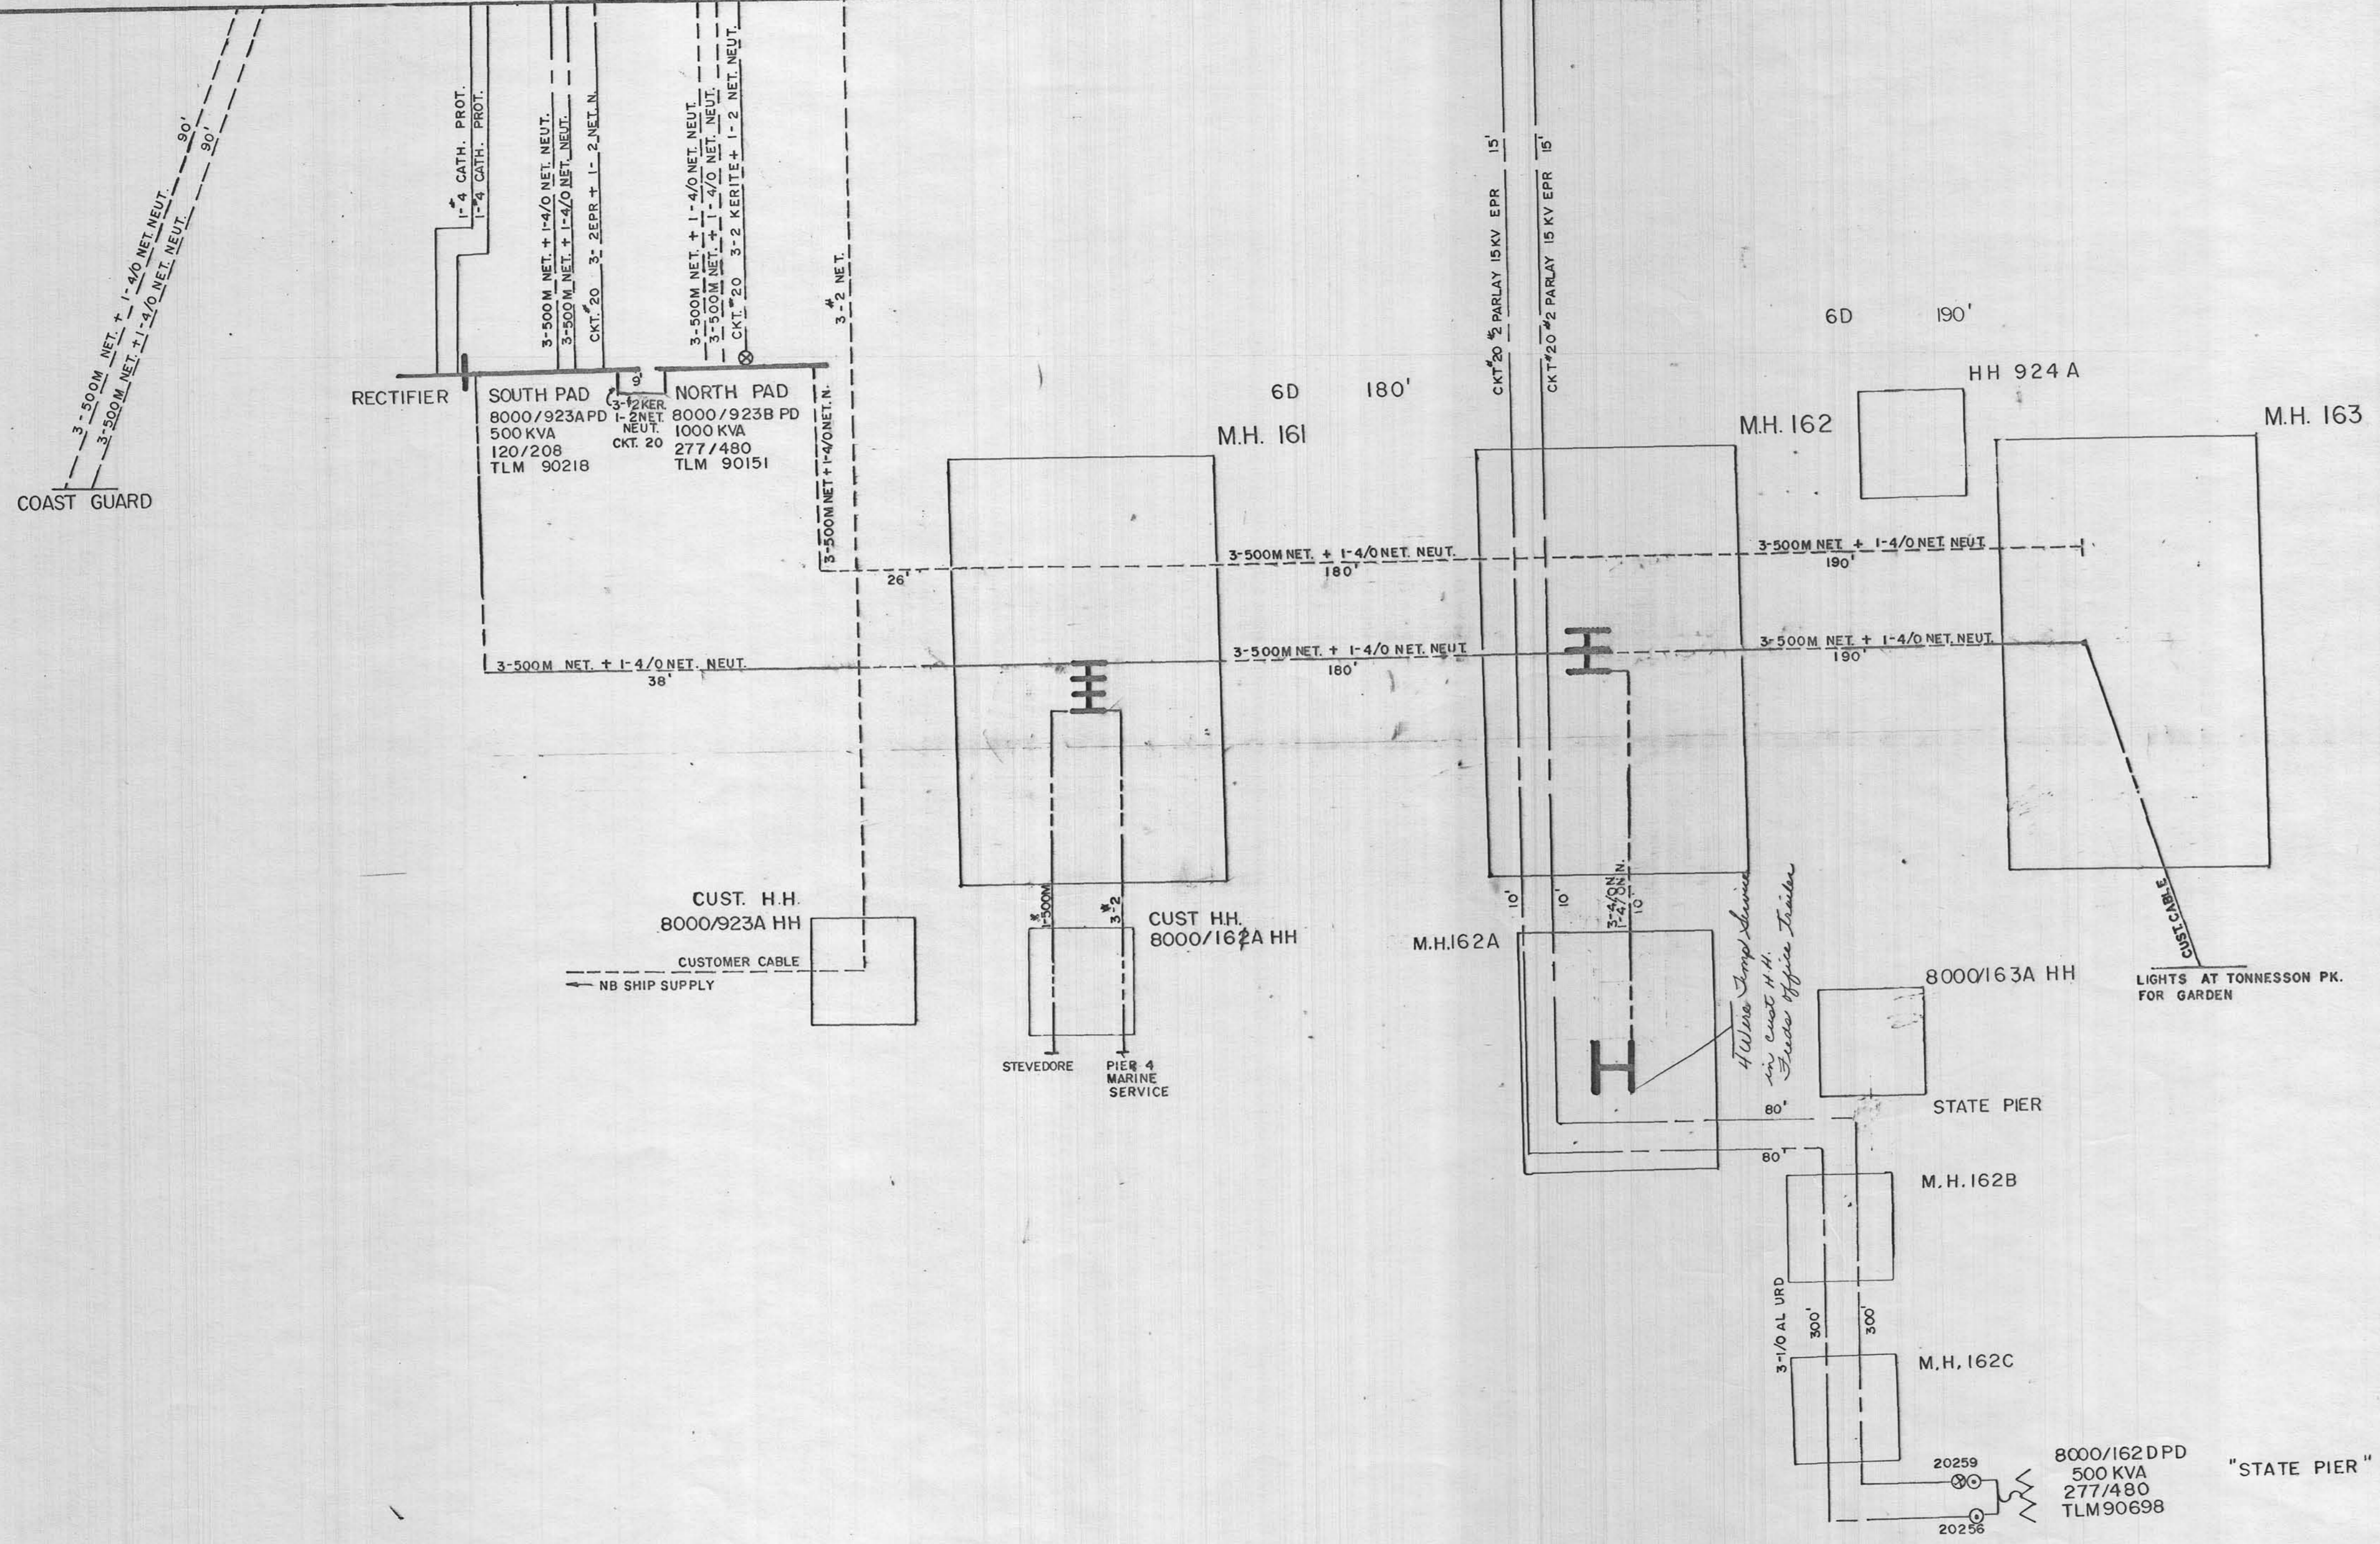

CODE	
CABLES	
SECONDARY	115-230v
	120-208v
	277-480v
13,200v	
2200-4400v	
STREET LIGHT	
LINE CUTOUT	
POTHEAD	
STREET LIGHT	
OIL SWITCH	
OIL CUTOUT	
LIMITER	

Rev. 6/2/00