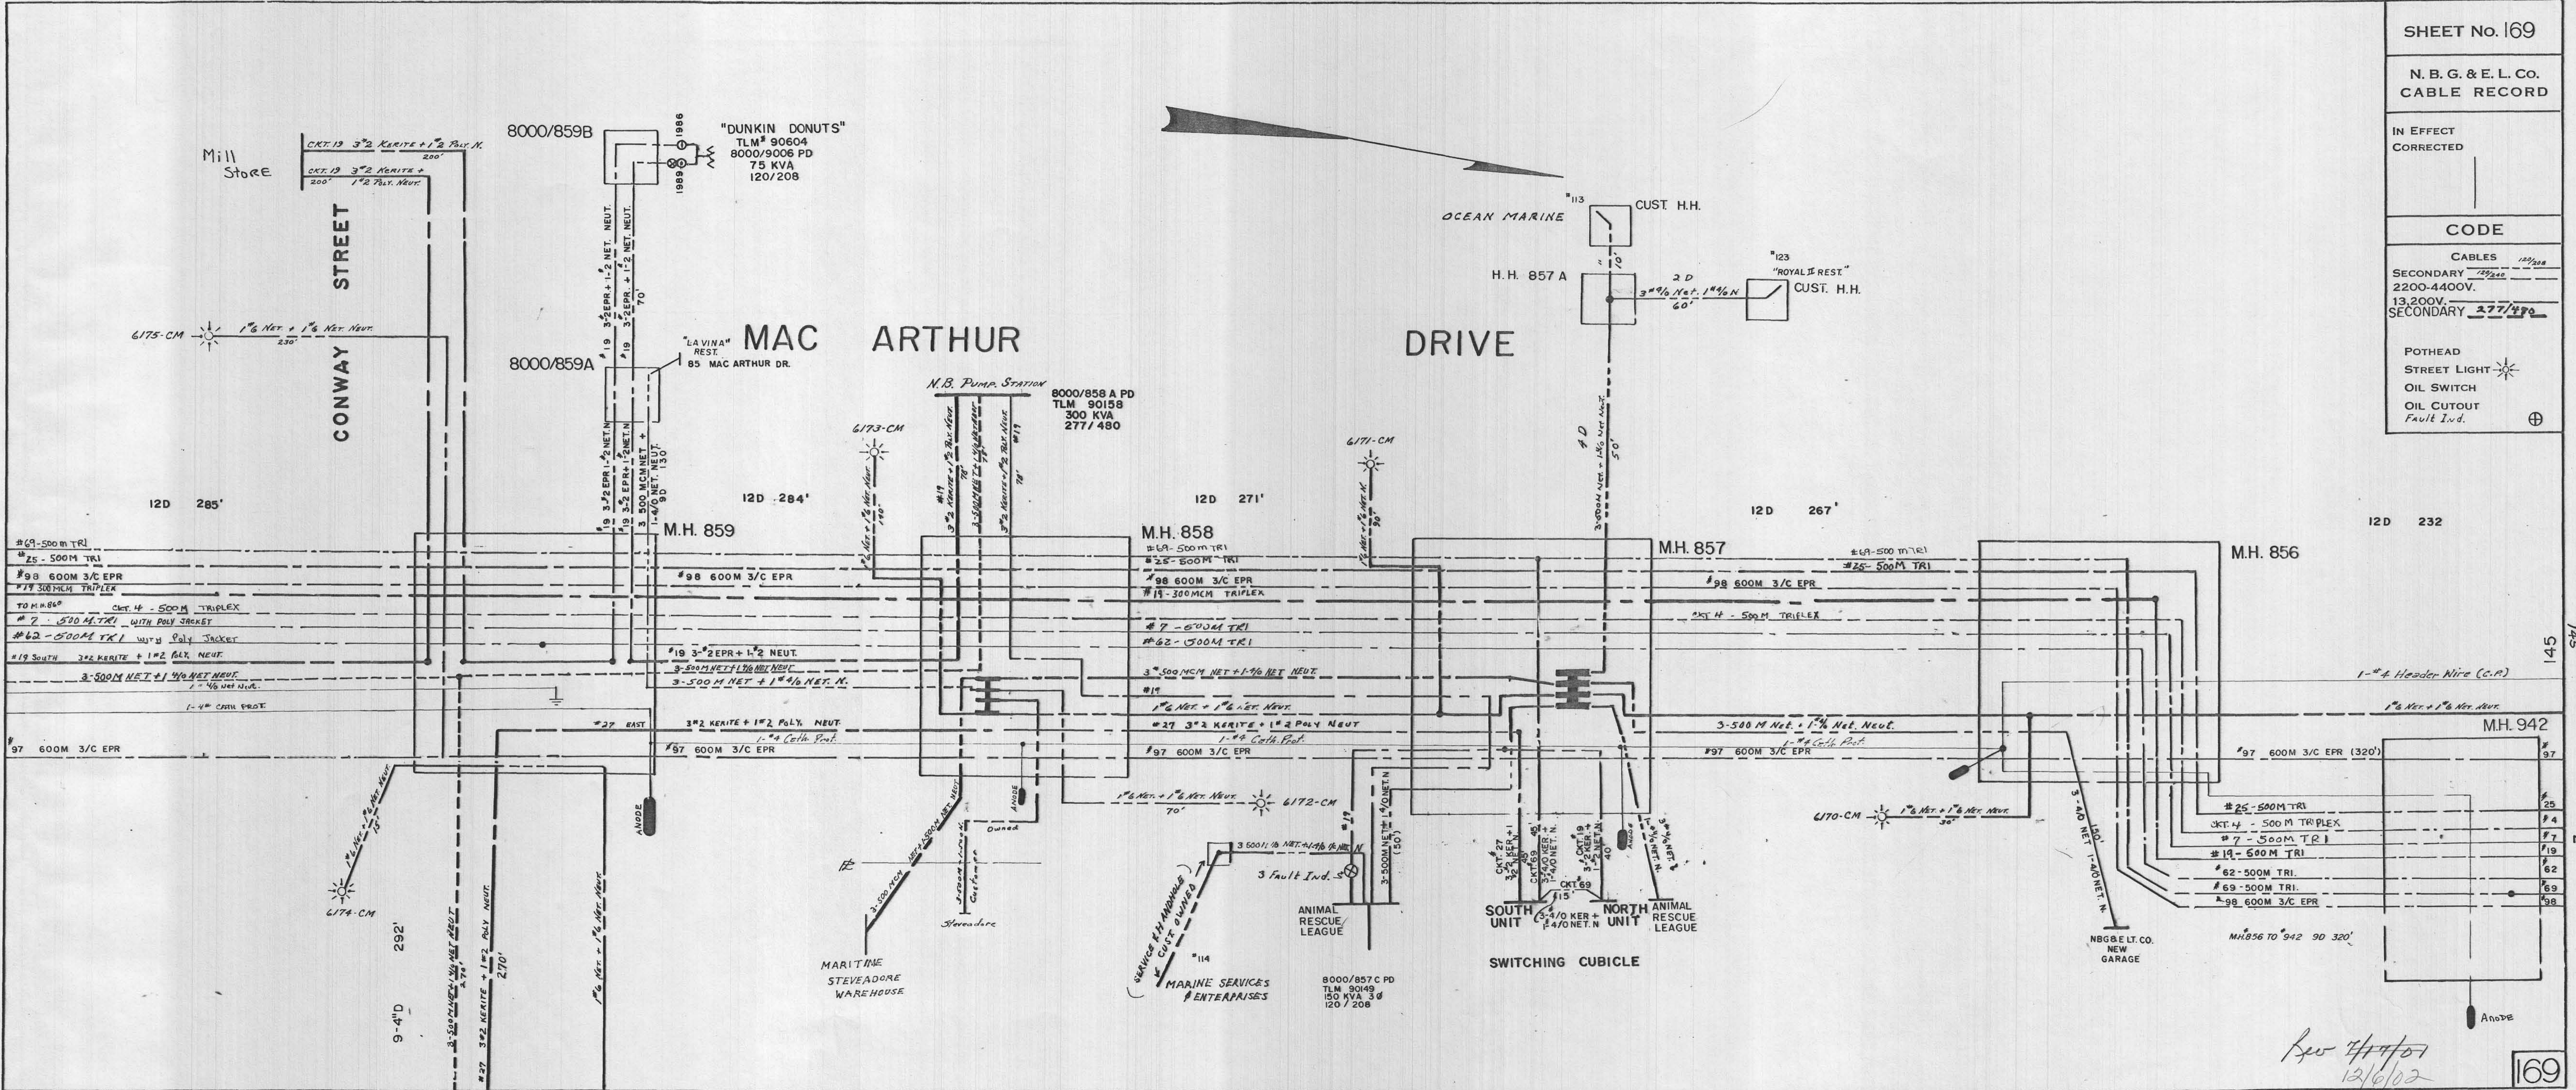

IN EFFECT
CORRECTED

CODE	
CABLES	129/208
SECONDARY	129/240
13,200V.	
SECONDARY	277/480

POTHEAD
STREET LIGHT 
OIL SWITCH 
OIL CUTOUT 
Fault Ind. 

*Rev 4/1/01
12/6/02*

169

169

145

2