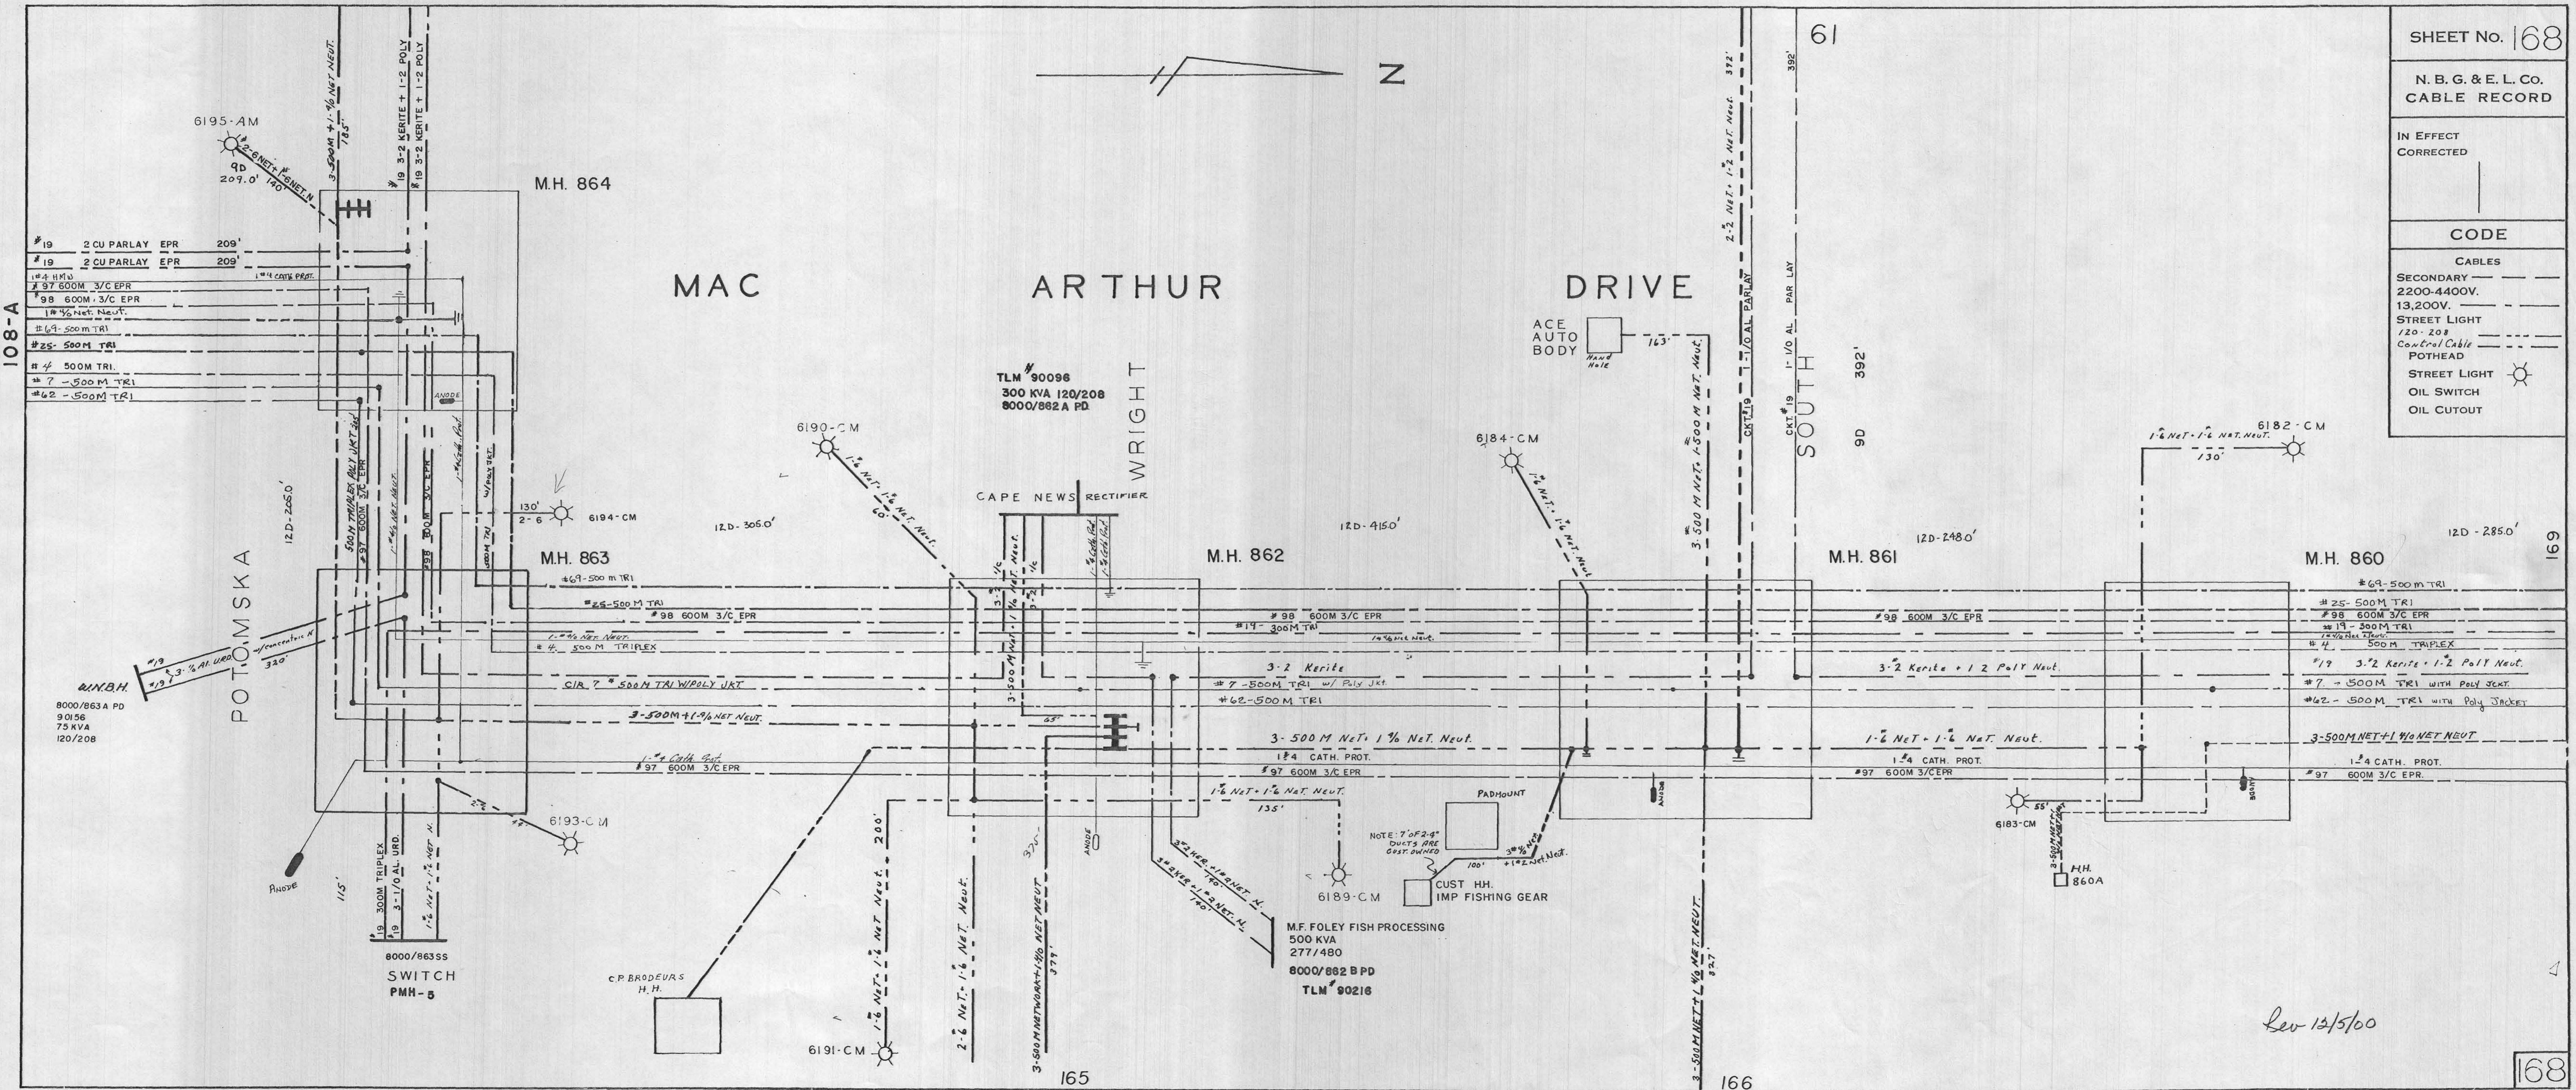

IN EFFECT
 CORRECTED

CODE	
CABLES	
---	SECONDARY
---	2200-4400V.
---	13,200V.
---	STREET LIGHT
---	120-208
---	Control Cable
---	POTHEAD
☉	STREET LIGHT
⊗	OIL SWITCH
⊖	OIL CUTOUT

Rev 12/5/00

168

168