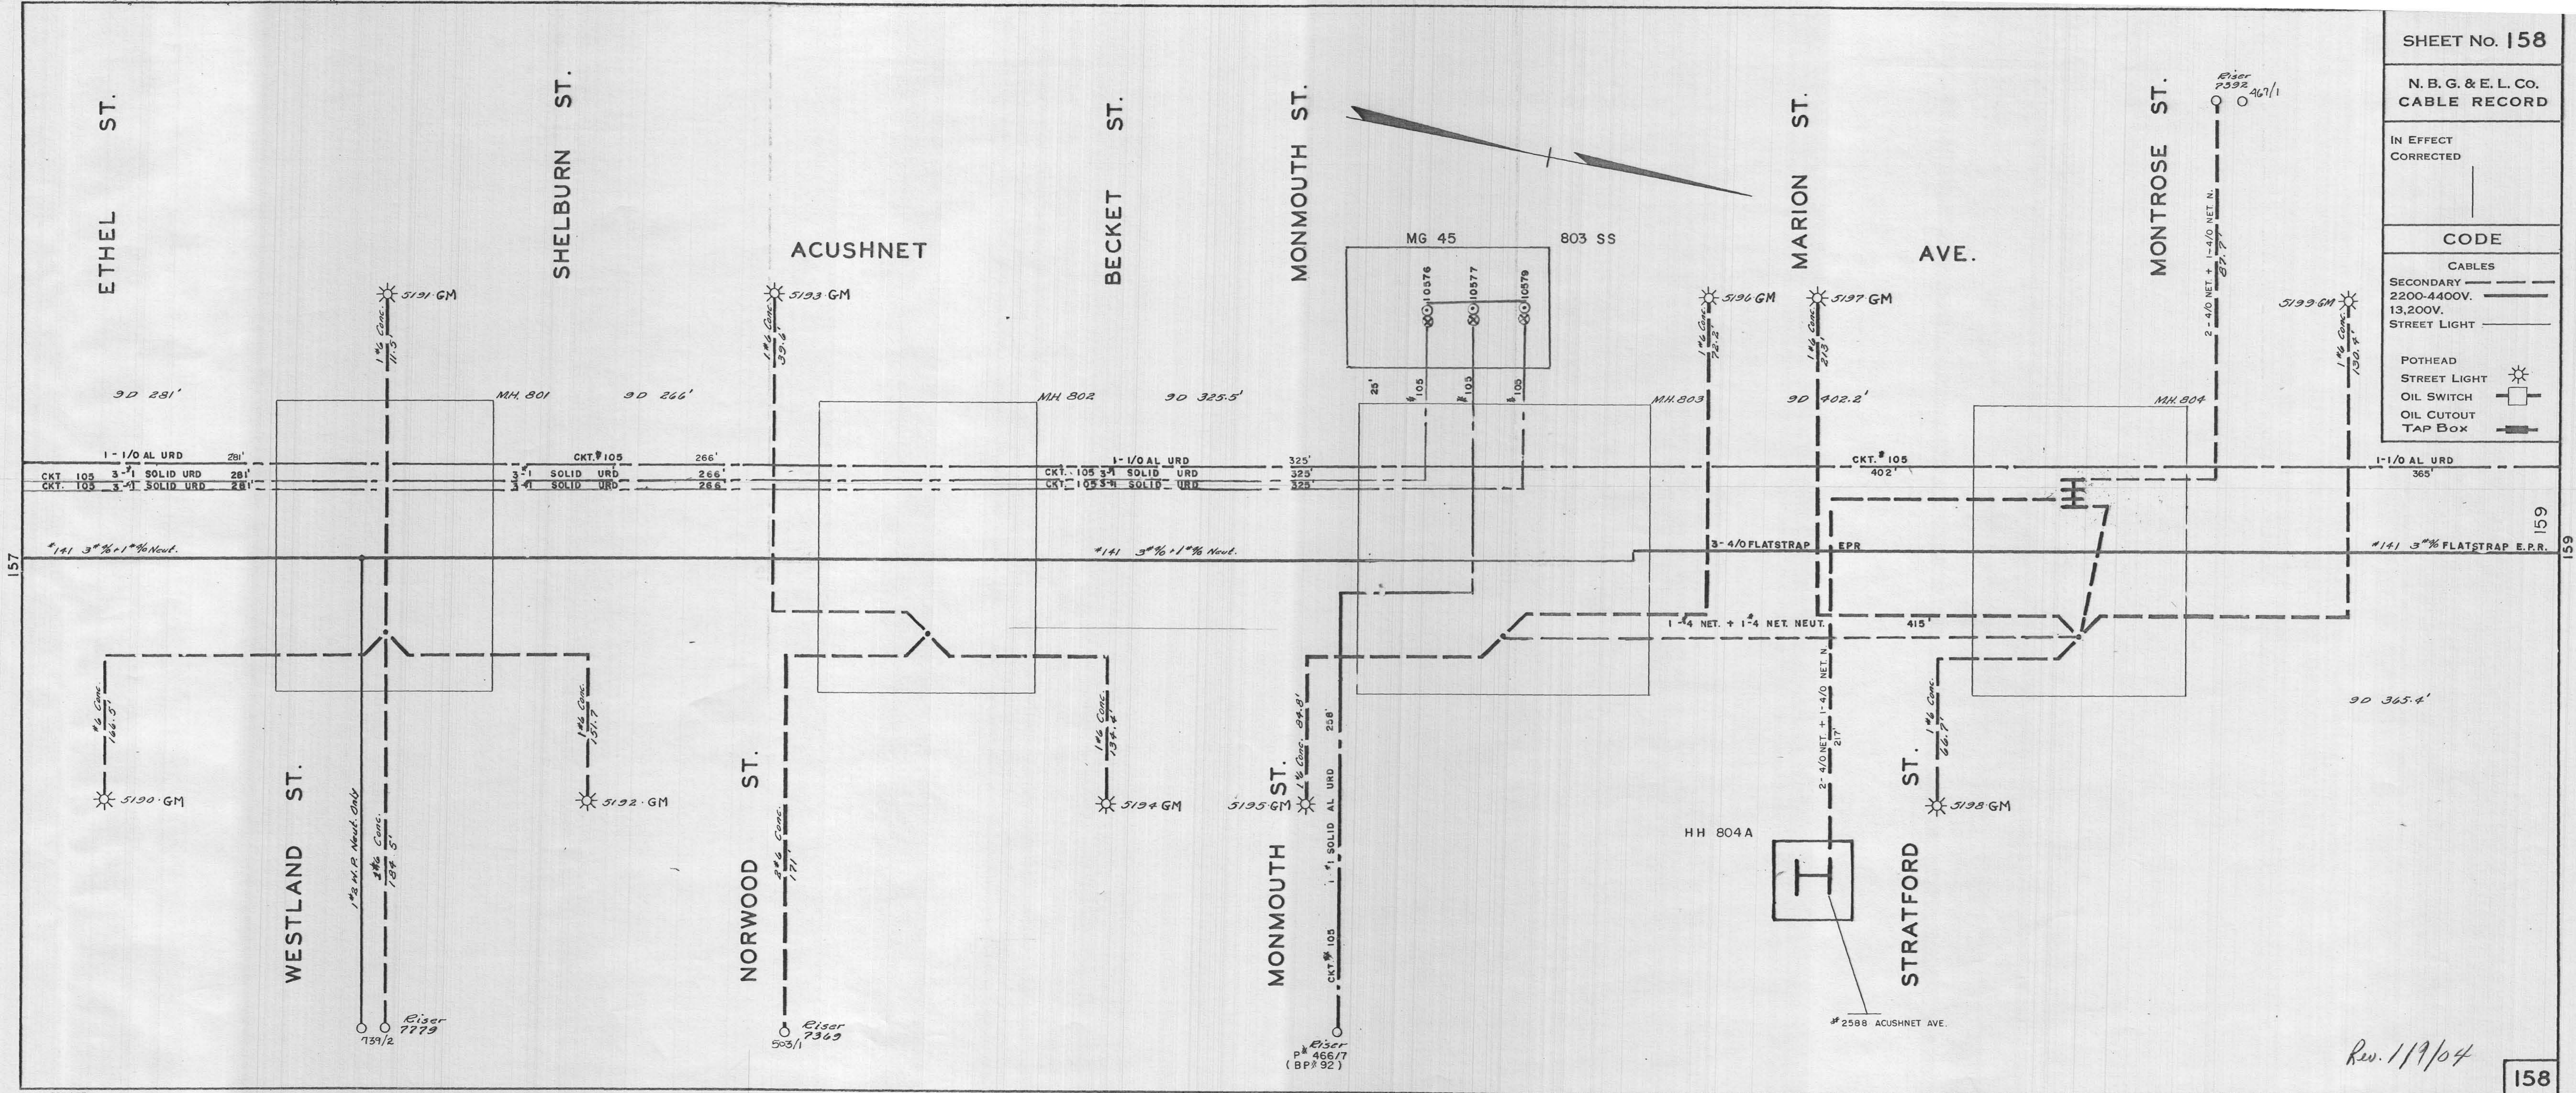

IN EFFECT  
CORRECTED

CODE	
CABLES	
SECONDARY	---
2200-4400V.	---
13,200V.	---
STREET LIGHT	☀
POTHEAD	☀
STREET LIGHT	☀
OIL SWITCH	⊞
OIL CUTOUT	⊞
TAP BOX	⊞

Rev. 1/19/04

158

158