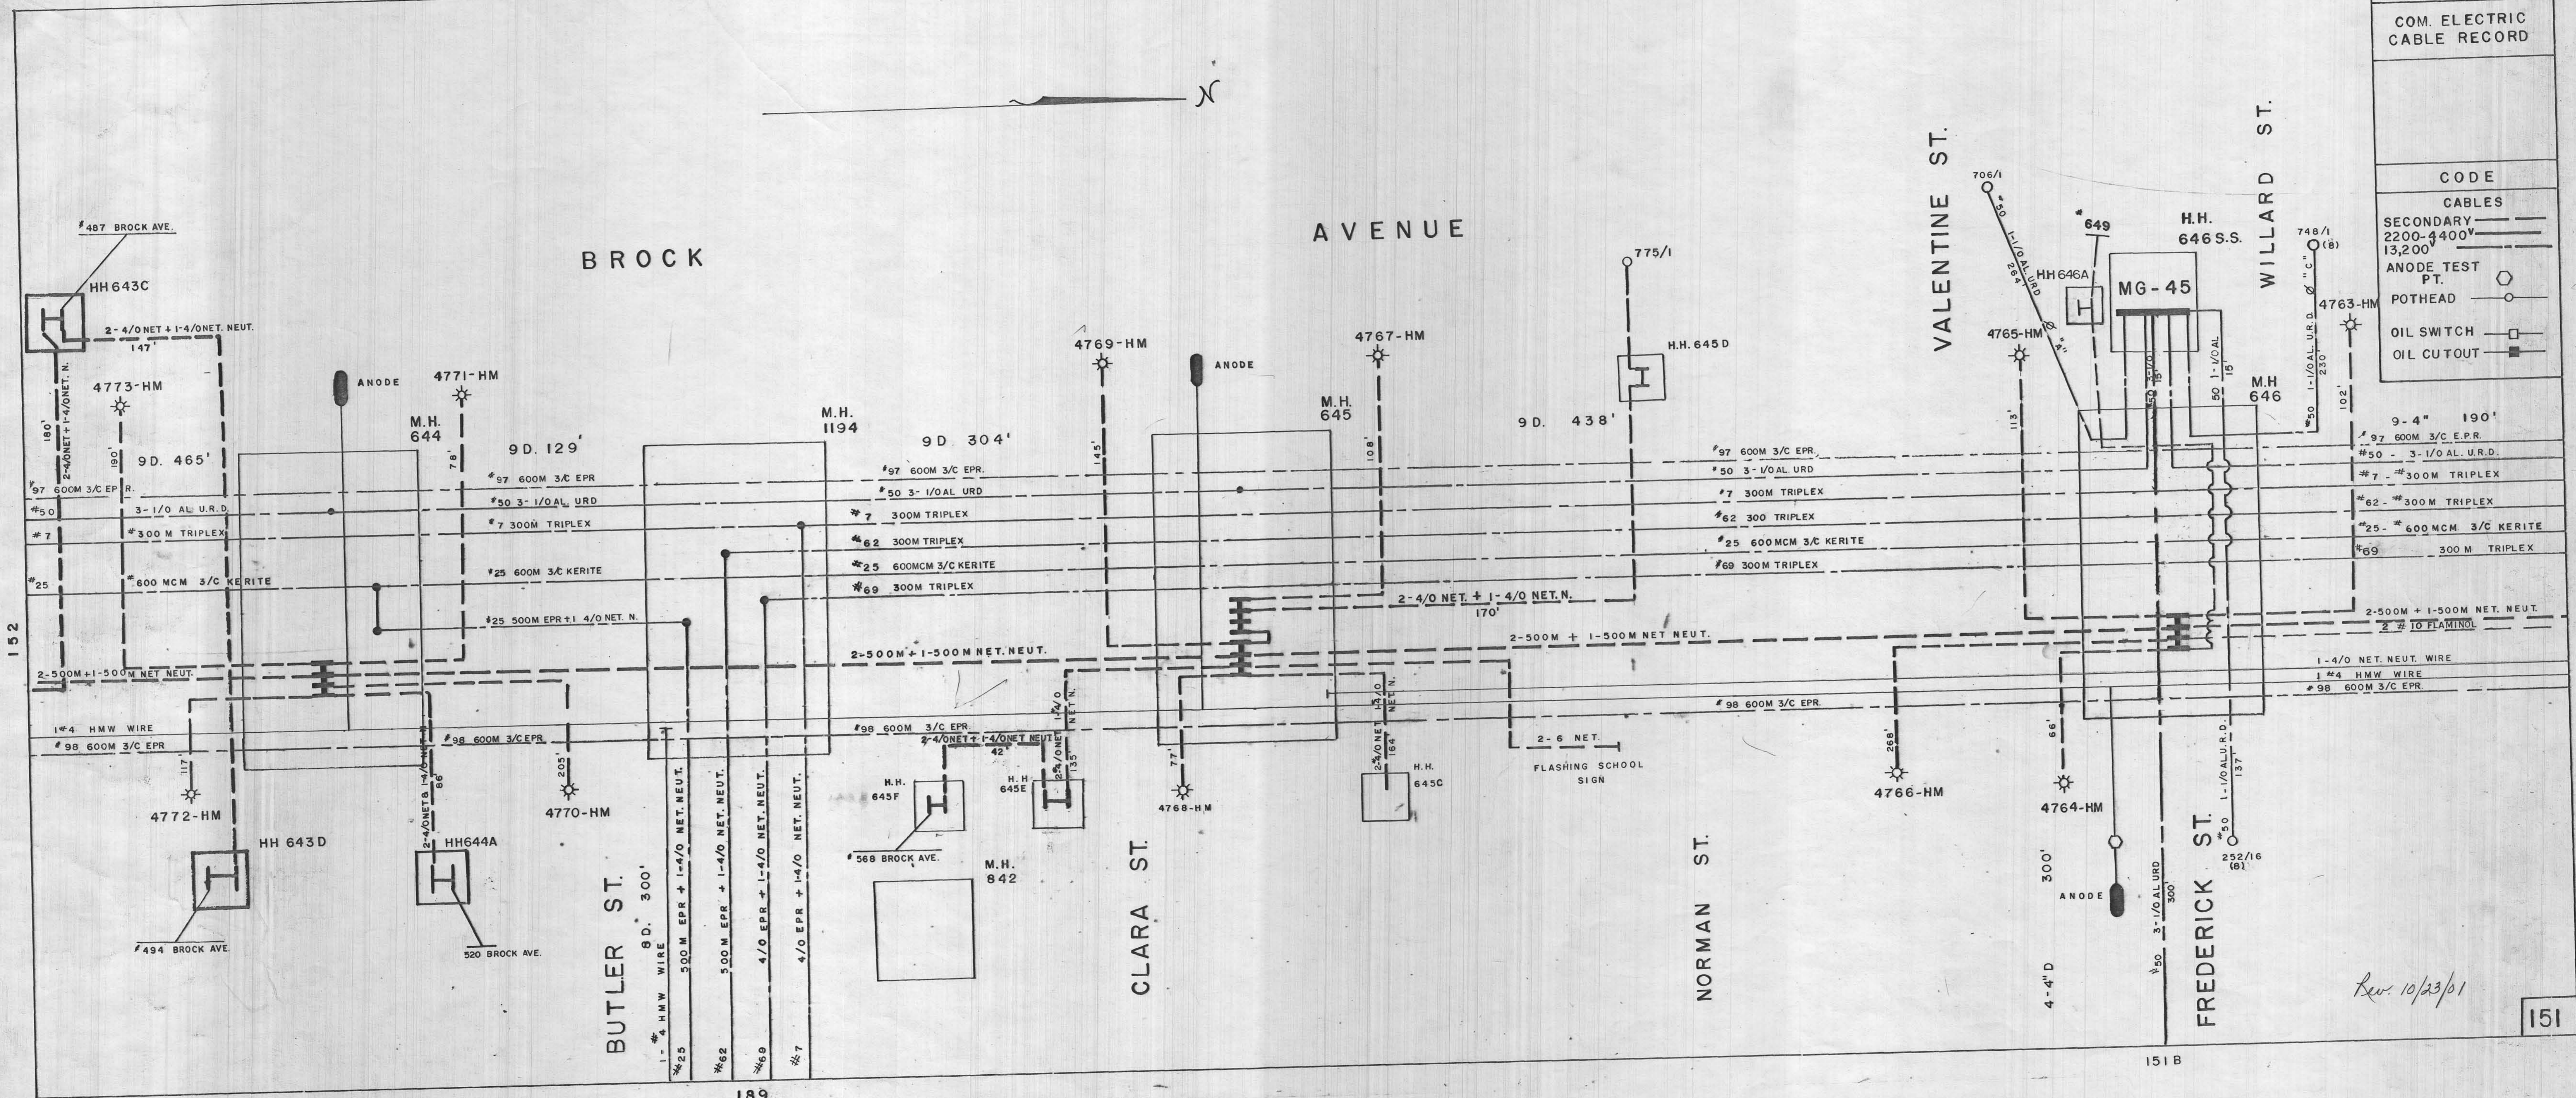

SHEET NO. 151
COM. ELECTRIC CABLE RECORD
CODE
CABLES
SECONDARY
2200-4400V
13,200V
ANODE TEST PT.
POTHEAD
OIL SWITCH
OIL CUTOUT

Rev. 10/23/01